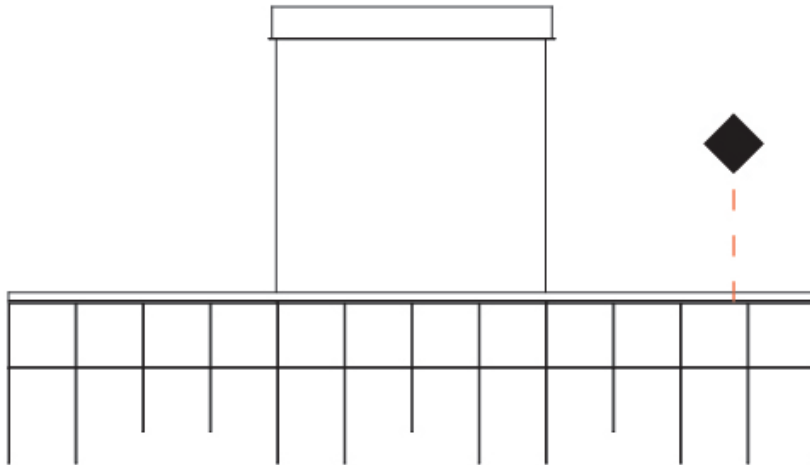

COSMOS SQUARE SUSPENSION

D1010050-

PROJECT _____

TYPE _____

SPECIFIER _____

QUANTITY _____

DATE _____

D