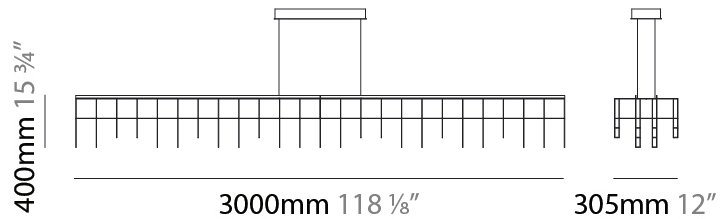

COSMOS SQUARE SUSPENSION

D1010051-

base number   LED Dimming   Color Temperature   Finish Options

1. To build a product code in our configurator select the specify button on the base model # product page
2. To build a manual product code on this datasheet choose from the options listed below in blue font and add the suffix to the base model #

GENERAL

Series: Cosmos Square
Partner: Quasar
Division: Design
Installation: Suspension
Product Type: Chandelier
Mounting Location: Ceiling

PHYSICAL

Shape: Square
Length (mm): 3000
Length (in): 118 1/8
Width (mm): 305
Width (in): 12
Height (mm): 400
Height (in): 15 3/4
Max. Overall Height (mm): 2450
Max. Overall Height (in): 94 1/2
Weight (kg): 16
Weight (lbs): 35.27
[Fixture Finish: NIC / BRA / BBR](#)
Fixture Material: Metal
Cable Details: 2000mm Cable
Upon Request: Custom Sizes Optional Dowlight upon request

ELECTRICAL

Number of Lamps: 258
Lamp Type: LED
Input Wattage (W): 155
Max. Wattage Per Lamp (W): 0.6
[Dimming: 0-10V Dimming / Phase Dimming (120Vac Only)](#)
Driver Included: Yes
Driver Location: Integrated
Driver Type: Constant Voltage - Universal
Driver Class: Class 1
Input Voltage (V): 120 - 277
Output Voltage (V): 12

LED

Number of LEDs: 258
[Color Temperature (°K): 2400 / 2800](#)
Max. Delivered Lumen (lm): 7740 (2800K)
CRI: >90 CRI
Lamp Life (hrs): 50000

OPTICAL

RATINGS AND CERTIFICATIONS

Certified By: Certified for North American Standards
IP rating: IP20